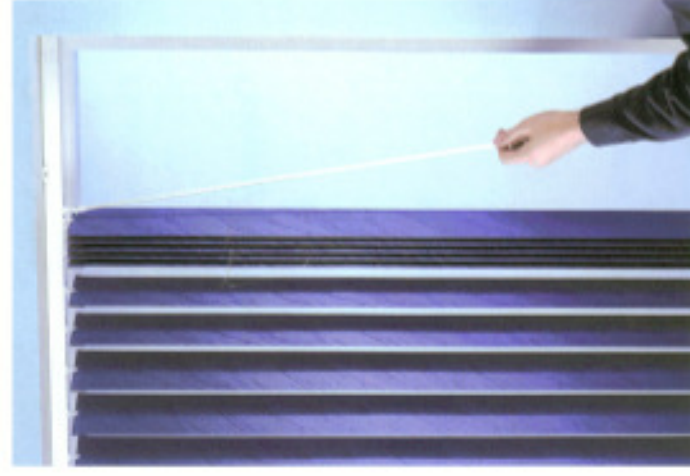

Louvolite, Ashton Road, Hyde, Cheshire, SK14 4BG
Telephone: 0161 882 5000 Facsimile: 0161 882 5009
email: sales@louvolite.com www.louvolite.com