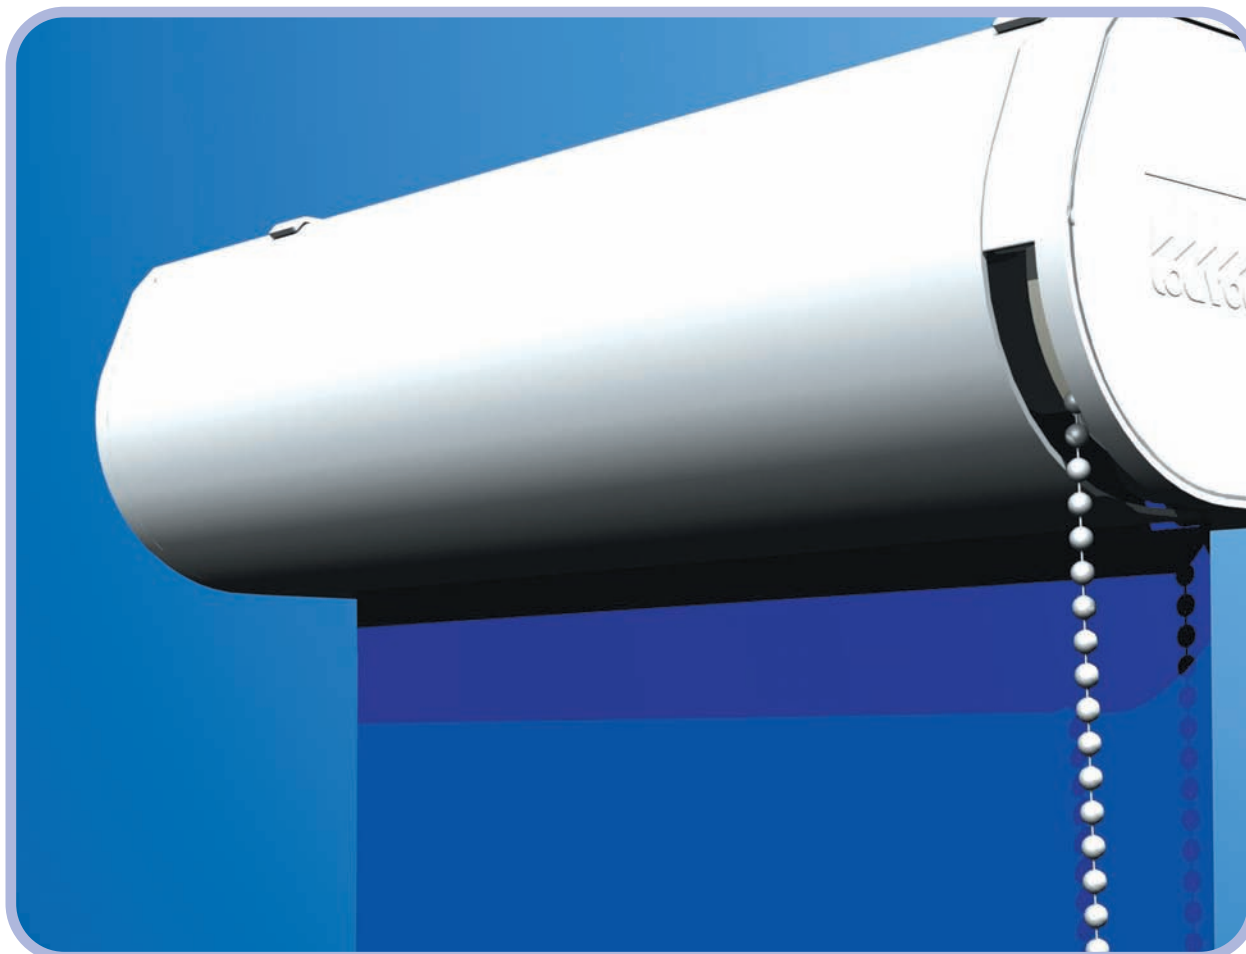

system 40[®] cassette

system 45[®] cassette

roller blind system

CI/SfB 1976 reference by SfB Agency		
(76.7)	X	

fixing extrusion	profile fascia	plain fascia	fabric entry guide
			
100% aluminium	100% aluminium	100% aluminium	acetal
4m (4½ yard) lengths	4m (4½ yard) lengths	4m (4½ yard) lengths	
dimensions 80mm (3¼") x 95mm (3¾")	dimensions 100mm (3½") x 40mm (1½")	dimensions 100mm (3½") x 40mm (1½")	
1.3mm (1/16") wall thickness	1.3mm (1/16") wall thickness	1.3mm (1/16") wall thickness	
colour white	colour white	colour white	colour white

tube system 40™	tube system 45™	tube system 45™ heavy duty	side control end system 40™
			
100% aluminium	100% aluminium	100% aluminium	sprocket/sprocket guard acetal
5m (5½ yard) lengths	5m (5½ yard) lengths 3m (3½ yard) lengths	4m (4½ yard) lengths	other parts mineral filled nylon or glass filled nylon
40mm (1½") outside diameter	45mm (1¾") outside diameter	45mm (1¾") outside diameter	spring lock friction system
1.05mm (3/64") wall thickness	1.05mm (3/64") wall thickness	4mm (3/16") wall thickness	unique bracket securing pin
4mm (3/16") fabric locating slot/ strengthening fin	4mm (3/16") fabric locating slot/ strengthening fin	4mm (3/16") fabric locating slot/ strengthening fin	metal chain drive
colour aluminium	colour aluminium	colour aluminium	colour white

bottom bar	bottom bar end caps	bottom bar circular	bottom bar end caps circular
			
pvc or aluminium	nylon	aluminium	nylon
5m (5½ yard) lengths		5m (5½ yard) lengths	
colour pvc = white, beige or clear aluminium = brushed aluminium	colour white, beige or clear	colour white or brushed aluminium	colour white or grey

turnbuckle bracket face fix	turnbuckle bracket top fix	no.10 operating chain	fabric drops
			<p>system 40™ and system 45™ cassette</p> <p>up to 4m (4½ yard) screen and sheerweave® fabric</p>
steel	steel	nickel plated brass/stainless steel	
		dimensions 4.5mm (3/16") diameter	
colour white	colour white	colour silver, nickel plated brass or gold	