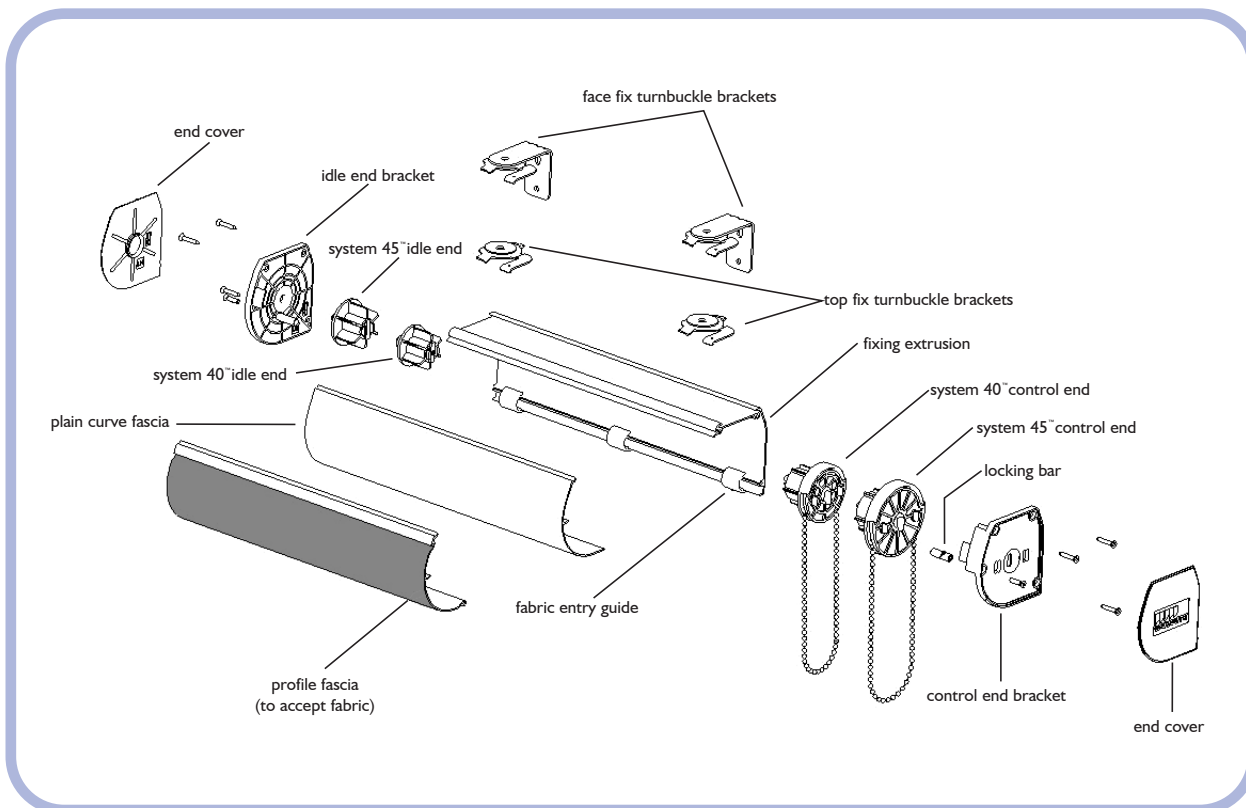

system 40[®] cassette

system 45[®] cassette

roller blind system

CI/SfB 1976 reference by SfB Agency		
(76.7)	X	

fixing extrusion	profile fascia	plain fascia	fabric entry guide
			
100% aluminium	100% aluminium	100% aluminium	acetal
4m (4½ yard) lengths	4m (4½ yard) lengths	4m (4½ yard) lengths	
dimensions 80mm (3¼") x 95mm (3¾")	dimensions 100mm (3½") x 40mm (1½")	dimensions 100mm (3½") x 40mm (1½")	
1.3mm (1/16") wall thickness	1.3mm (1/16") wall thickness	1.3mm (1/16") wall thickness	
colour white	colour white	colour white	colour white

tube system 40™	tube system 45™	tube system 45™ heavy duty	side control end system 40™
			
100% aluminium	100% aluminium	100% aluminium	sprocket/sprocket guard acetal
5m (5½ yard) lengths	5m (5½ yard) lengths 3m (3½ yard) lengths	4m (4½ yard) lengths	other parts mineral filled nylon or glass filled nylon
40mm (1½") outside diameter	45mm (1¾") outside diameter	45mm (1¾") outside diameter	spring lock friction system
1.05mm (3/64") wall thickness	1.05mm (3/64") wall thickness	4mm (3/16") wall thickness	unique bracket securing pin
4mm (3/16") fabric locating slot/ strengthening fin	4mm (3/16") fabric locating slot/ strengthening fin	4mm (3/16") fabric locating slot/ strengthening fin	metal chain drive
colour aluminium	colour aluminium	colour aluminium	colour white

turnbuckle bracket face fix	turnbuckle bracket top fix	no.10 operating chain	fabric drops
			<p>system 40™ and system 45™ cassette</p> <p>up to 4m (4½ yard) screen and sheerweave® fabric</p>
steel	steel	nickel plated brass/stainless steel	
		dimensions 4.5mm (3/16") diameter	
colour white	colour white	colour silver, nickel plated brass or gold	